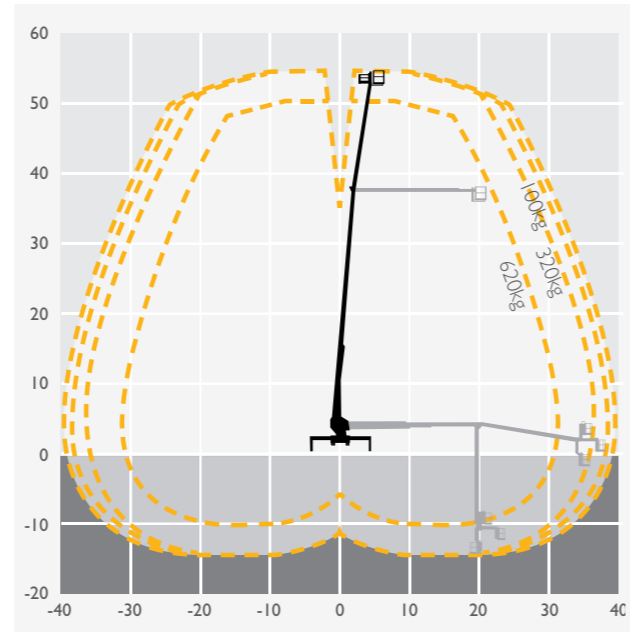

TM55 55.00m

Max Lift Capacity: 600kg

REACH HEIGHT	55.00m	PLATFORM HEIGHT	53.00m
CLOSED LENGTH	11.90m	CLOSED HEIGHT	4.00m
TRAVELLING WIDTH	2.50m	HORIZONTAL REACH	40.00m
MAX LIFT CAPACITY	600kg	WEIGHT	25640kg
CAGE DIMENSIONS	1.05x3.88m	MAX WIDTH/VARIABLE	8.67m
CAGE ROTATION	Yes	GRADEABILITY	7°
POWER	Diesel	IPAF	1b