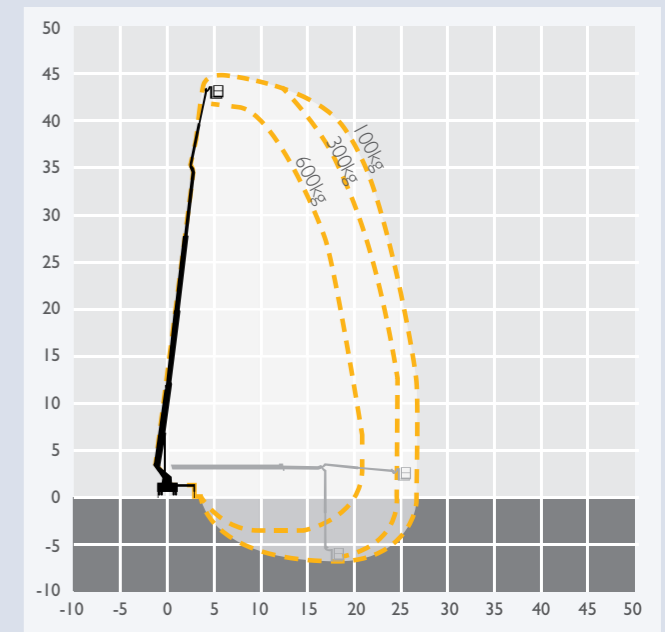

TM45 45.00m

Max Lift Capacity: 600kg

REACH HEIGHT	45.00m	PLATFORM HEIGHT	43.00m
CLOSED LENGTH	9.90m	CLOSED HEIGHT	3.80m
TRAVELLING WIDTH	2.55m	HORIZONTAL REACH	27.50m
MAX LIFT CAPACITY	600kg	WEIGHT	18000kg
CAGE DIMENSIONS	2.49x3.88m	MAX WIDTH/VARIABLE	6.20m
CAGE ROTATION	Yes	GRADEABILITY	9°
POWER	Diesel	IPAF	1b