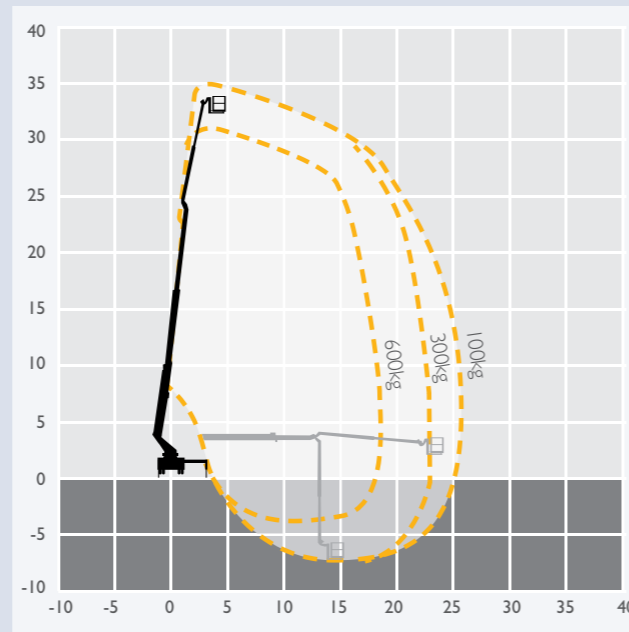

TM32 32.00m

Max Lift Capacity: 600kg

REACH HEIGHT	32.00m	PLATFORM HEIGHT	30.00m
CLOSED LENGTH	8.80m	CLOSED HEIGHT	3.53m
TRAVELLING WIDTH	2.50m	HORIZONTAL REACH	25.50m
MAX LIFT CAPACITY	600kg	WEIGHT	15000kg
CAGE DIMENSIONS	1.05x3.38m	MAX WIDTH/VARIABLE	6.50m
CAGE ROTATION	Yes	GRADEABILITY	8°
POWER	Diesel	IPAF	1b