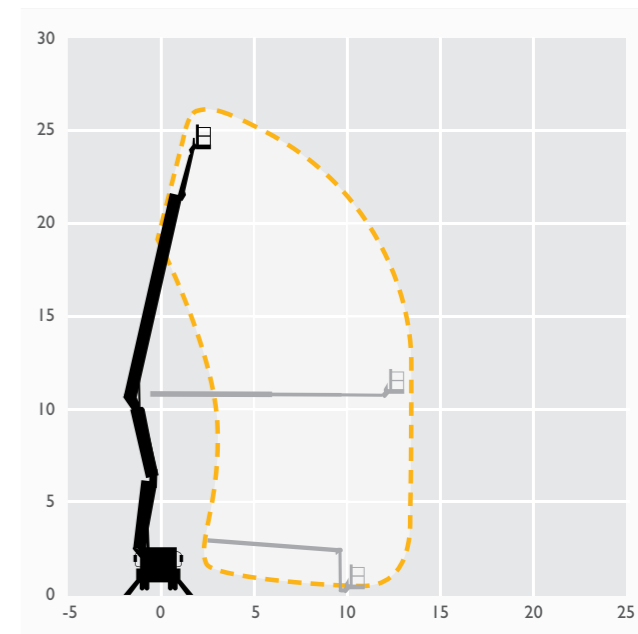

TM26 26.00m Max Lift Capacity: 230kg

REACH HEIGHT	26.00m	PLATFORM HEIGHT	24.00m
CLOSED LENGTH	7.70m	CLOSED HEIGHT	3.30m
TRAVELLING WIDTH	2.50m	HORIZONTAL REACH	14.00m
MAX LIFT CAPACITY	230kg	WEIGHT	7500kg
CAGE DIMENSIONS	0.70x1.80m	MAX WIDTH/VARIABLE	2.80m
CAGE ROTATION	Yes	GRADEABILITY	n/a
POWER	Diesel	IPAF	1b