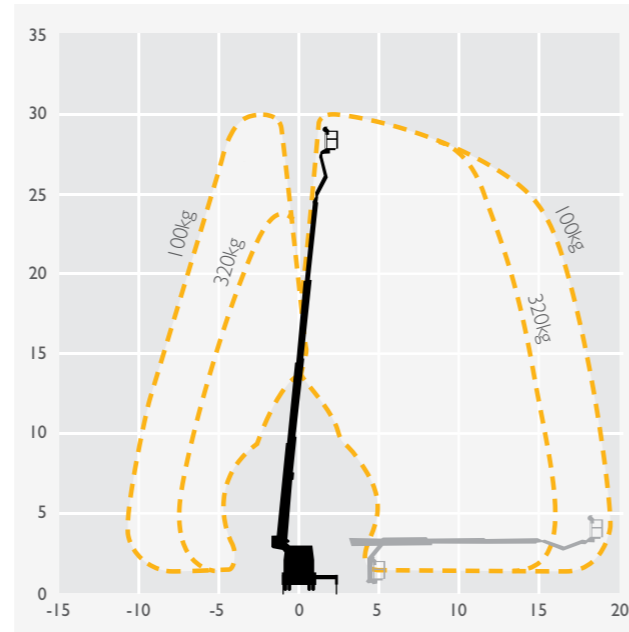

TM30 30.00m

Max Lift Capacity: 320kg

REACH HEIGHT	30.00m	PLATFORM HEIGHT	28.00m
CLOSED LENGTH	8.65m	CLOSED HEIGHT	3.50m
TRAVELLING WIDTH	2.50m	HORIZONTAL REACH	19.50m
MAX LIFT CAPACITY	320kg	WEIGHT	7500kg
CAGE DIMENSIONS	0.80x1.60m	MAX WIDTH/VARIABLE	5.00m
CAGE ROTATION	Yes	GRADEABILITY	9°
POWER	Diesel	IPAF	1b