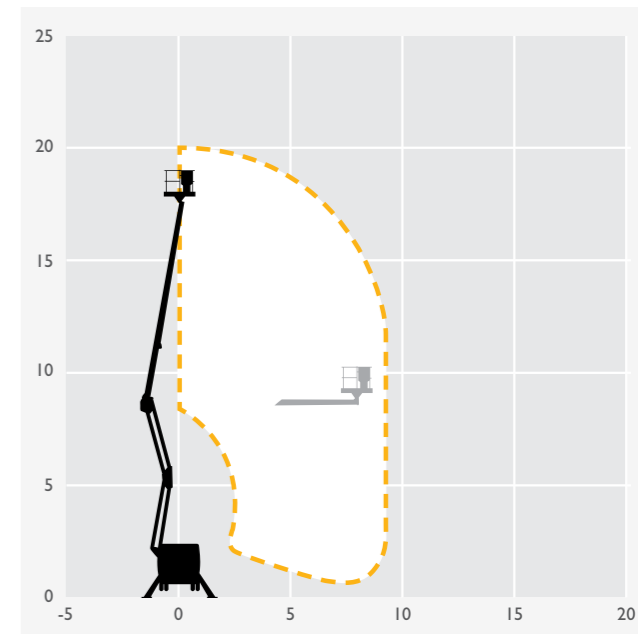

## TM20 20.00m Max Lift Capacity: 230kg

REACH HEIGHT	20.00m	PLATFORM HEIGHT	18.00m
CLOSED LENGTH	6.55m	CLOSED HEIGHT	2.55m
TRAVELLING WIDTH	2.20m	HORIZONTAL REACH	9.20m
MAX LIFT CAPACITY	230kg	WEIGHT	3500kg
CAGE DIMENSIONS	0.70x1.40m	MAX WIDTH/VARIABLE	2.96m
CAGE ROTATION	Yes	GRADEABILITY	n/a
POWER	Diesel	IPAF	1b