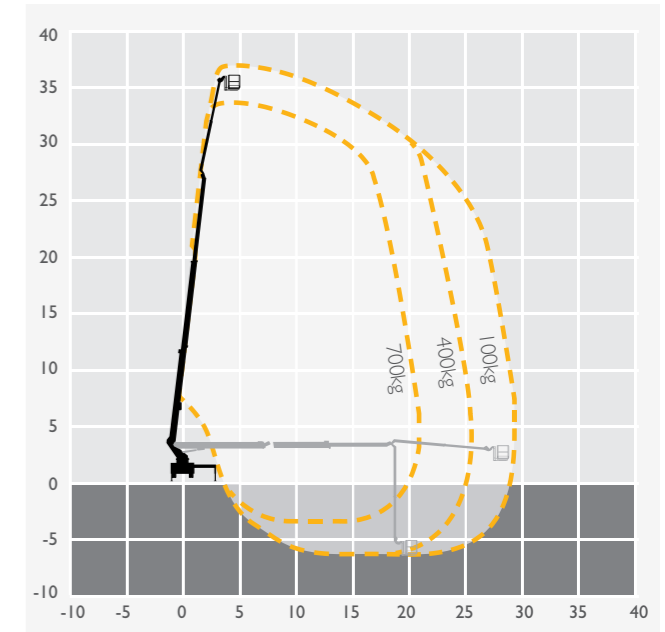

TM37 37.00m

Max Lift Capacity: 300kg

REACH HEIGHT	37.00m	PLATFORM HEIGHT	35.00m
CLOSED LENGTH	9.55m	CLOSED HEIGHT	3.82m
TRAVELLING WIDTH	2.50m	HORIZONTAL REACH	28.80m
MAX LIFT CAPACITY	300kg	WEIGHT	18000kg
CAGE DIMENSIONS	1.05x3.88m	MAX WIDTH/VARIABLE	6.20m
CAGE ROTATION	Yes	GRADEABILITY	8°
POWER	Diesel	IPAF	1b