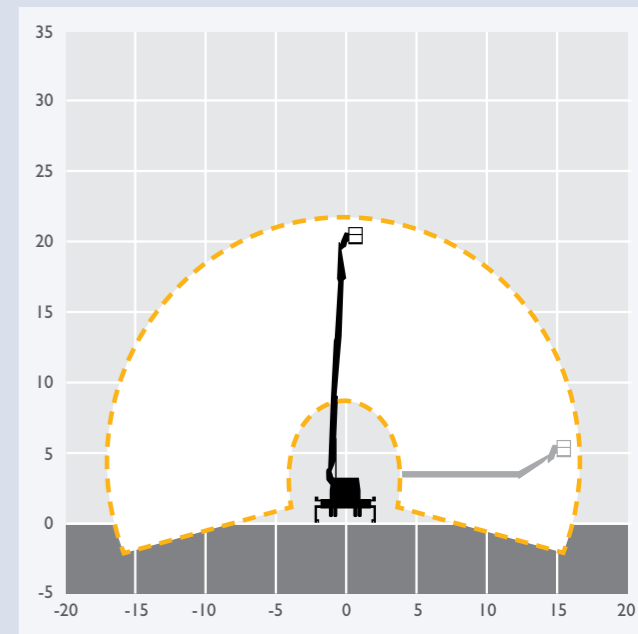

TM22 21.60m Max Lift Capacity: 280kg

REACH HEIGHT	21.60m	PLATFORM HEIGHT	19.60m
CLOSED LENGTH	8.83m	CLOSED HEIGHT	3.53m
TRAVELLING WIDTH	2.40m	HORIZONTAL REACH	17.2m
MAX LIFT CAPACITY	280kg	WEIGHT	8000kg
CAGE DIMENSIONS	0.80x1.80m	MAX WIDTH/VARIABLE	2.40m
CAGE ROTATION	Yes	GRADEABILITY	n/a
POWER	Diesel	IPAF	1b