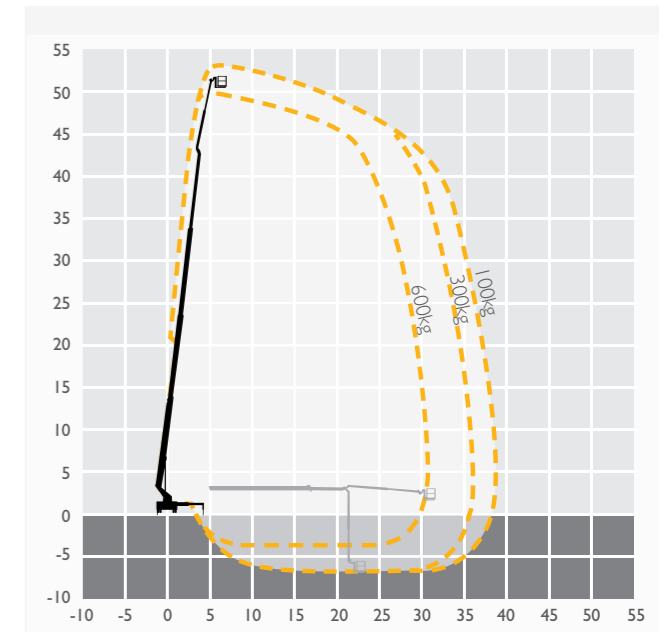

TM53 53.00m

Max Lift Capacity: 600kg

REACH HEIGHT	53.00m	PLATFORM HEIGHT	51.00m
CLOSED LENGTH	12.00m	CLOSED HEIGHT	3.95m
TRAVELLING WIDTH	2.55m	HORIZONTAL REACH	38.30m
MAX LIFT CAPACITY	600kg	WEIGHT	26000kg
CAGE DIMENSIONS	1.05x3.88m	MAX WIDTH/VARIABLE	8.67m
CAGE ROTATION	Yes	GRADEABILITY	8°
POWER	Diesel	IPAF	1b