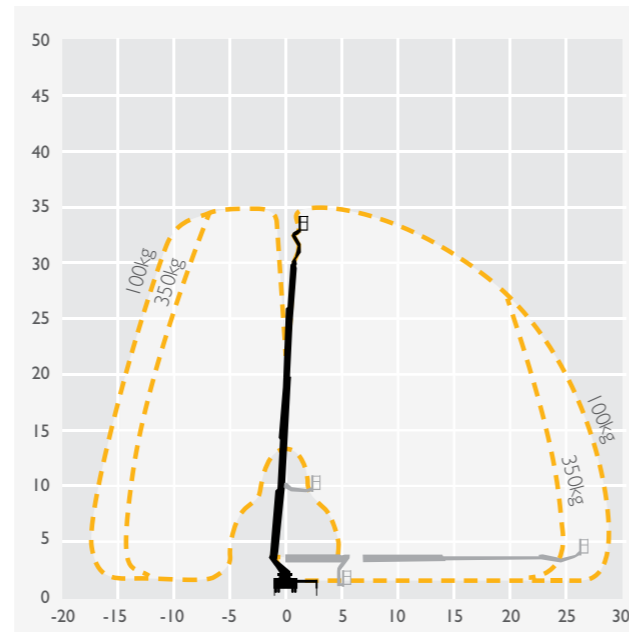

TM35 35.00m

Max Lift Capacity: 350kg

REACH HEIGHT	35.00m	PLATFORM HEIGHT	33.00m
CLOSED LENGTH	8.80m	CLOSED HEIGHT	3.50m
TRAVELLING WIDTH	2.50m	HORIZONTAL REACH	30.00m
MAX LIFT CAPACITY	350kg	WEIGHT	15000kg
CAGE DIMENSIONS	0.80x1.80m	MAX WIDTH/VARIABLE	6.25m
CAGE ROTATION	Yes	GRADEABILITY	n/a
POWER	Diesel	IPAF	1b