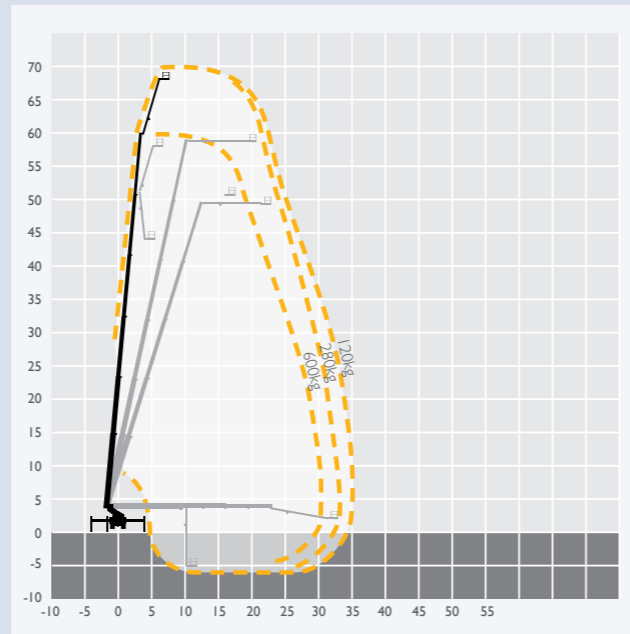

TM70 70.00m

Max Lift Capacity: 600kg

REACH HEIGHT	53.00m	PLATFORM HEIGHT	51.00m
CLOSED LENGTH	12.00m	CLOSED HEIGHT	3.95m
TRAVELLING WIDTH	2.55m	HORIZONTAL REACH	38.30m
MAX LIFT CAPACITY	600kg	WEIGHT	26000kg
CAGE DIMENSIONS	1.05x3.88m	MAX WIDTH/VARIABLE	8.67m
CAGE ROTATION	Yes	GRADEABILITY	8°
POWER	Diesel	IPAF	1b

ACS Access provides market leading powered access equipment for hire with the peace of mind that all our equipment meets current legislation. A commitment to service excellence. With fully trained sales and engineering staff, we deliver a fast and efficient service, offering stability, safety and added value. For all your access hire needs.